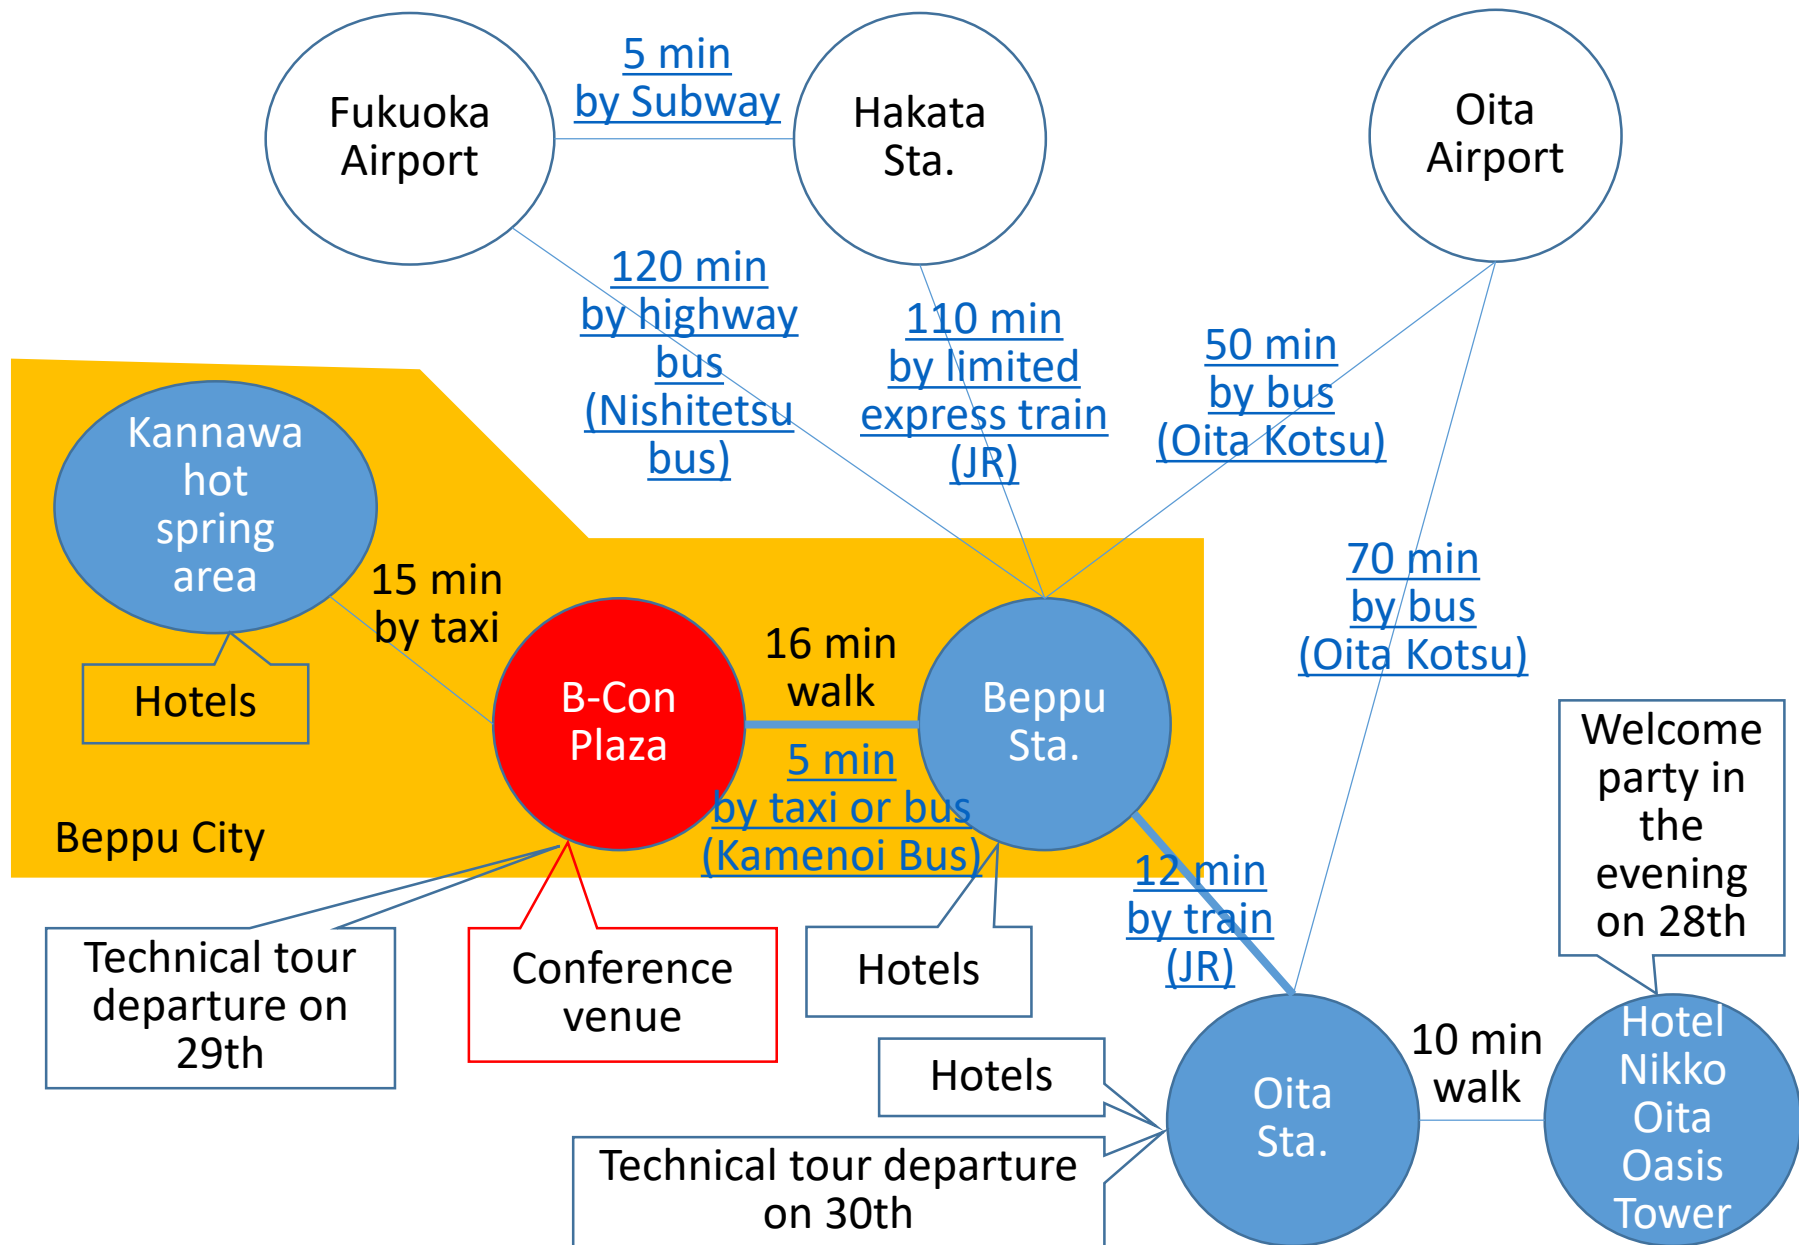

Access to the conference venue

Map of Northern Kyushu Island

Map of around Beppu Sta. and B-Con Plaza

Map of around Oita Sta. and Welcome party venue

Hotel Nikko Oita
Oasis Tower
(Welcome party in
the evening on 28th)

Oita Sta.

Technical tour departure
on 30th