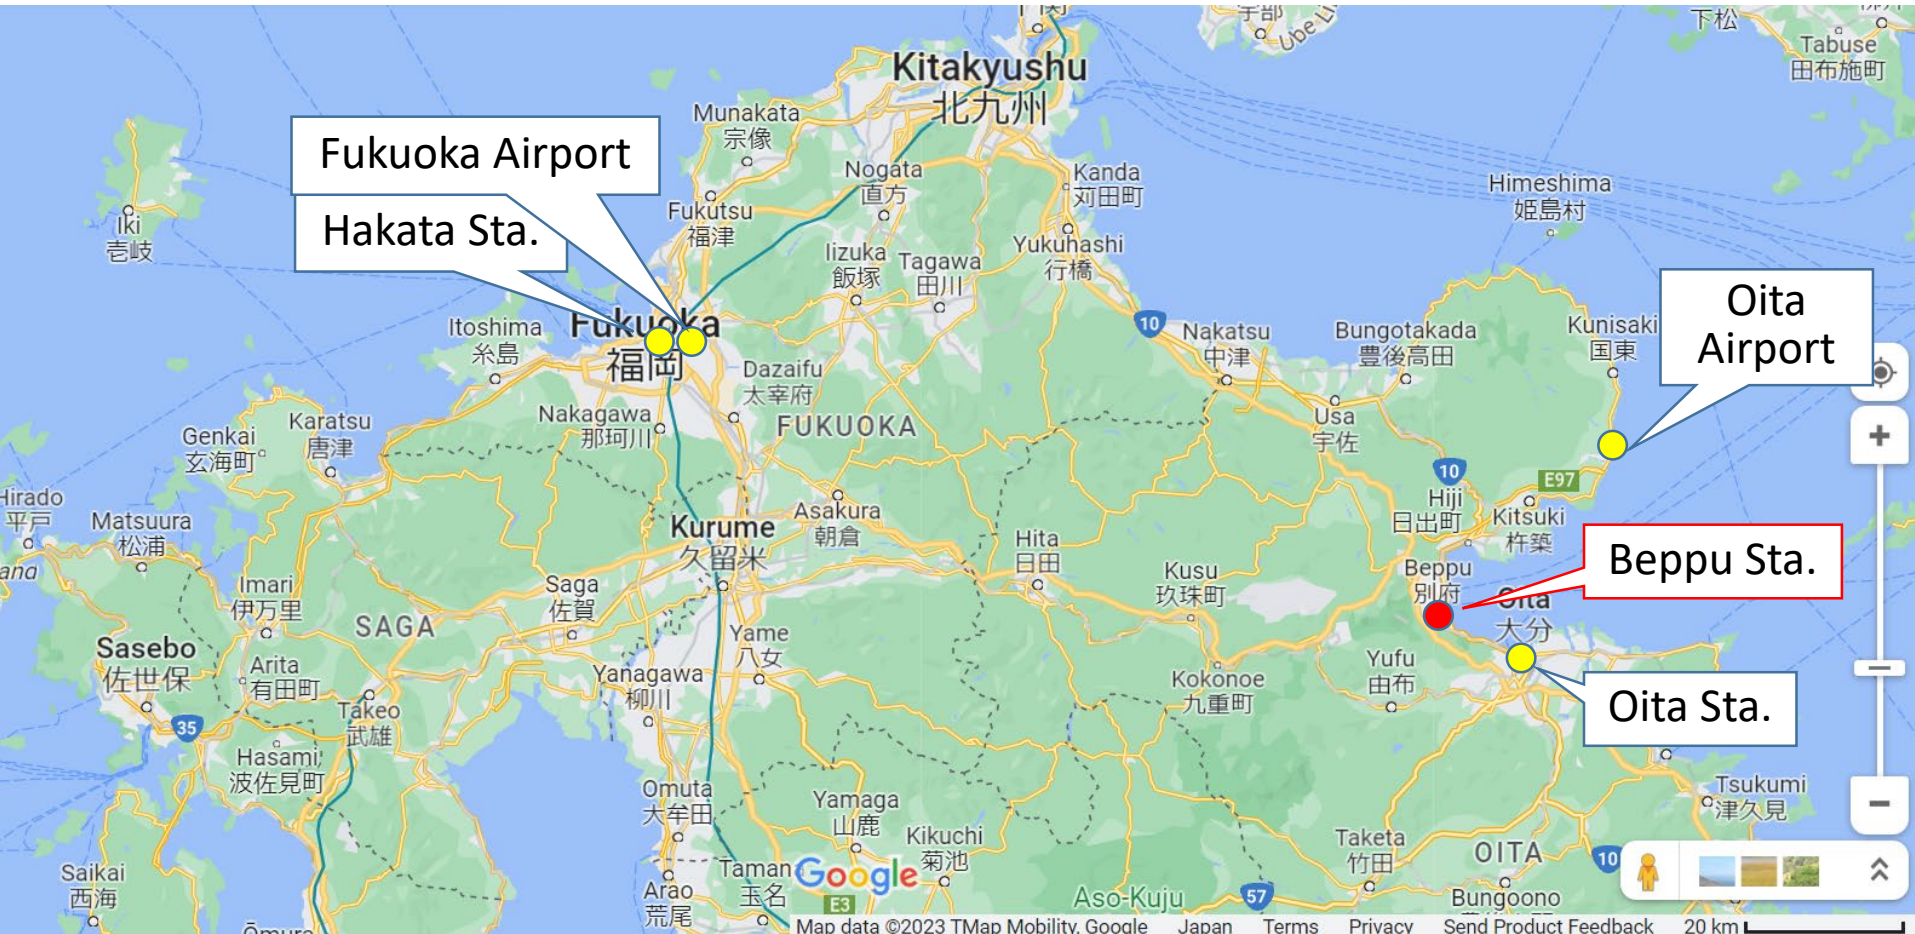

Access to the conference venue

Map of Northern Kyushu Island

Map of around Beppu Sta. and B-Con Plaza

Map of around Oita Sta. and Welcome party venue

Hotel Nikko Oita
Oasis Tower
(Welcome party in
the evening on 28th)

Oita Sta.

Technical tour departure
on 30th