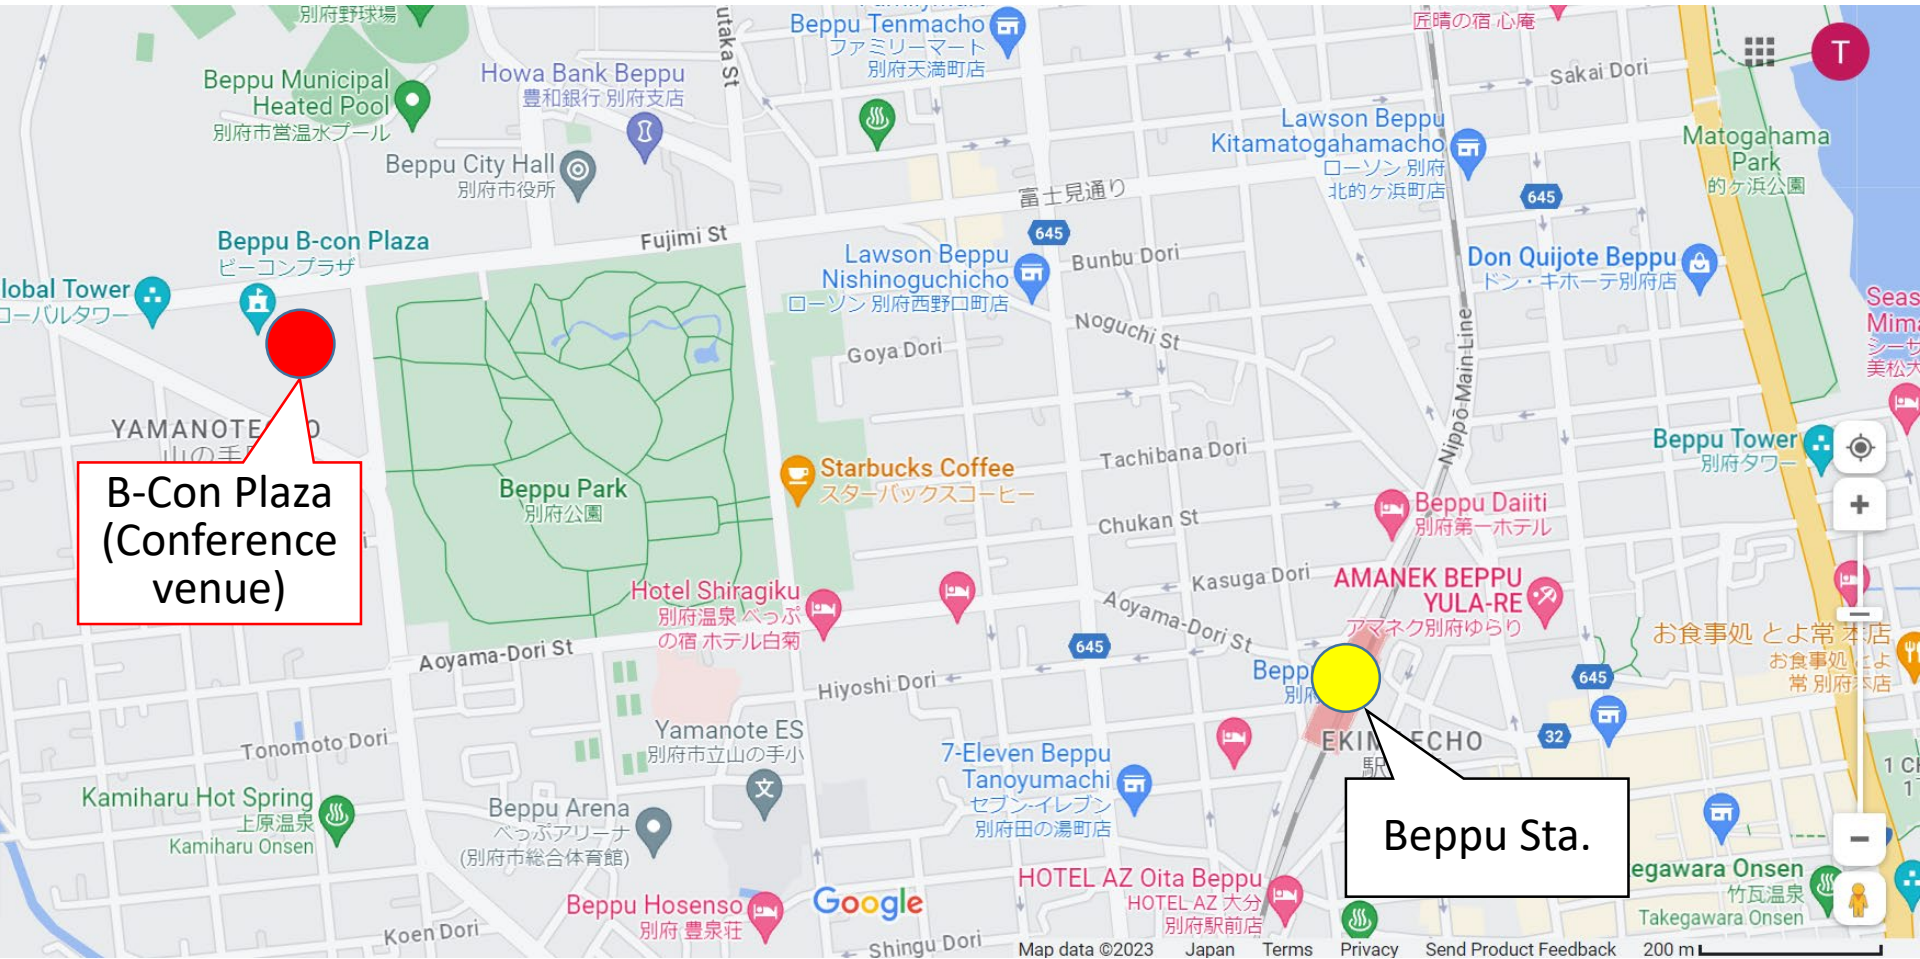

Access to the conference venue

Map of Northern Kyushu Island

Map of around Beppu Sta. and B-Con Plaza

Map of around Oita Sta. and Welcome party venue

Hotel Nikko Oita
Oasis Tower
(Welcome party in
the evening on 28th)

Oita Sta.

Technical tour departure
on 30th